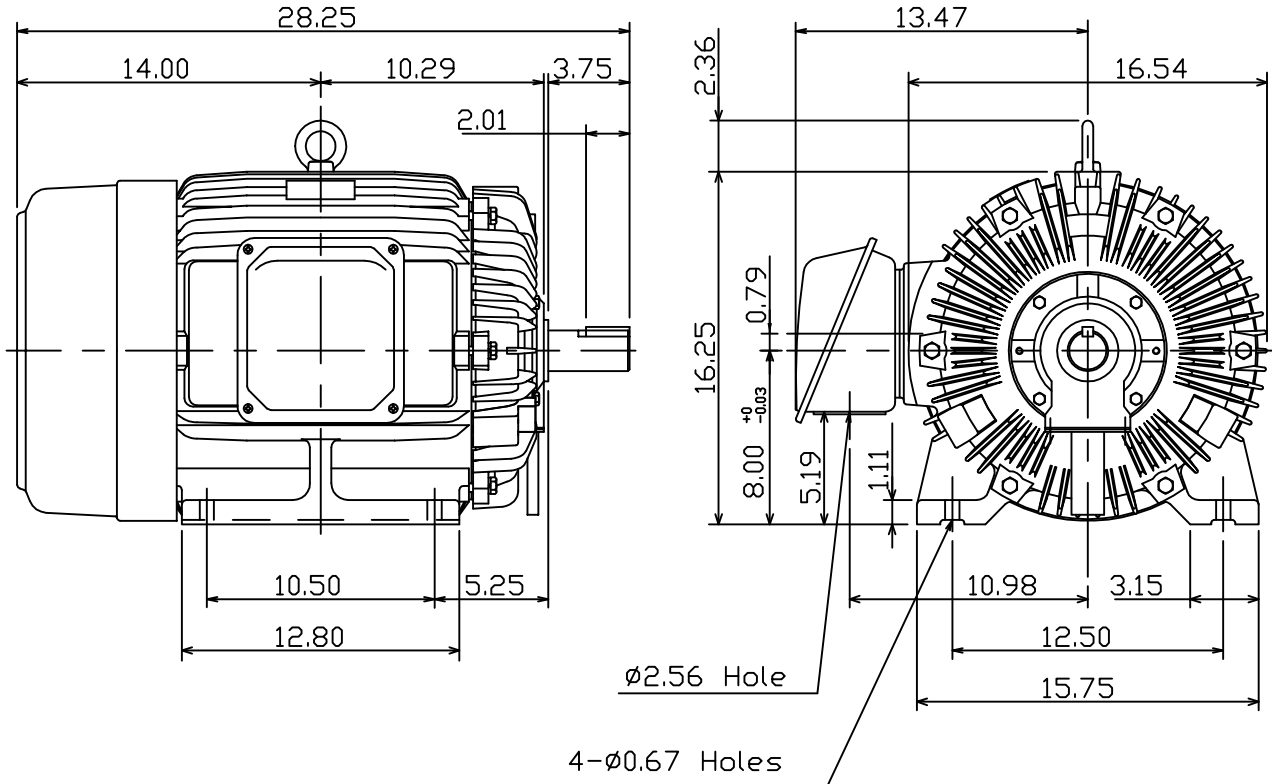

DATE  
DEC. 13, 2010

OUTLINE DIMENSIONS  
3-PHASE INDUCTION MOTOR

MOTOR TYPE:  
AEHH8P  
FRAME NO. 324TS

CAT. #: NP0402

Pole	HP	kW	Hz	VOLT	Syn.Speed r/min(rpm)
2	40	29.8	50	190/380	3000

Ins	Rating	Dimension in	Approx Weight	Bearings
F	CONT.	inch	596 lbs.	DE: 6312C3 NDE: 6212C3

Totally Enclosed Fan-Cooled Type. Squirrel-cage Rotor.

12.06.10

郭耿良

DWN, J.H.LIANG	05 :20 99
CHKD, C.H.KAD	06 :15 99
APPD, Y.B.HUANG	06 :15 99

TECO Westinghouse

DWG NO.  
31049J354013