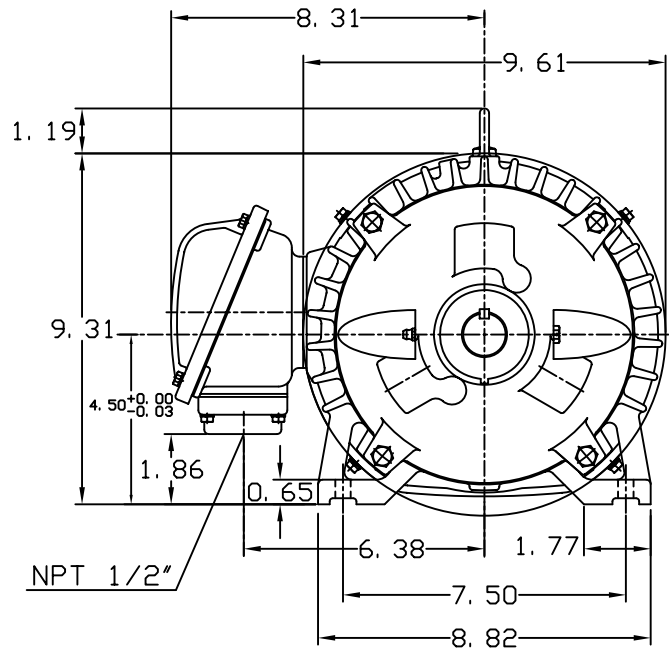

DATE
JUNE 21, 2005
CATALOG NO.
EP0032

OUTLINE DIMENSIONS
3-PHASE INDUCTION MOTOR

MOTOR TYPE:
AEHH8N
FRAME NO. 182T

Pole	HP	KW	Hz	VOLT	Syn. Speed RPM
2	3	2.2	60	230/460	3600

Ins	Rating	Dimension in	Approx Weight	Bearings
F	CONT.	inch	95 lbs.	DE: 6306ZZ NDE: 6306ZZ

Totally Enclosed Fan-Cooled Type, Squirrel-Cage Rotor.

① 10. 30. 00

J. H. LIANG

DWN.	J. H. LIANG	11-30-98
CHKD.	C. S. LO	12-29-98
APPD.	Y. B. HUANG	12-29-98

TECO Westinghouse

DWG NO.
31057H353003