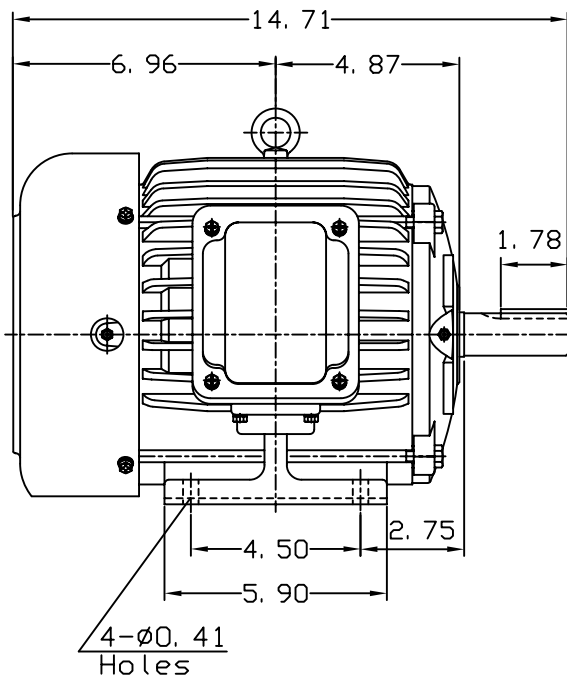

DATE
JUNE 21, 2005
CATALOG NO.
EP0032

OUTLINE DIMENSIONS
3-PHASE INDUCTION MOTOR

MOTOR TYPE:
AEHH8N
FRAME NO. 182T

Pole	HP	KW	Hz	VOLT	Syn. Speed RPM
2	3	2.2	60	230/460	3600

Ins	Rating	Dimension in	Approx Weight	Bearings
F	CONT.	inch	95 lbs.	DE: 6306ZZ NDE: 6306ZZ

Totally Enclosed Fan-Cooled Type, Squirrel-Cage Rotor.

① 10. 30. 00

J. H. LIANG

DWN.	J. H. LIANG	11-30-98
CHKD.	C. S. LO	12-29-98
APPD.	Y. B. HUANG	12-29-98

TECO Westinghouse

DWG NO.
31057H353003