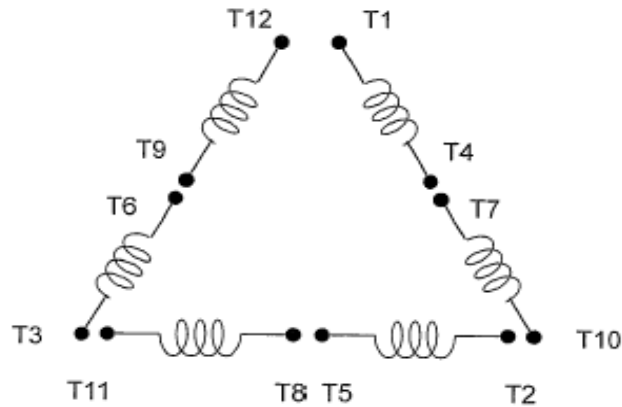

DATE:
June 14, 2012

CONNECTION DIAGRAM

DTP7/54

SCHEMATIC - Δ / Y CONNECTION

ACROSS THE LINE CONNECTION

WYE START-DELTA RUN CONNECTION