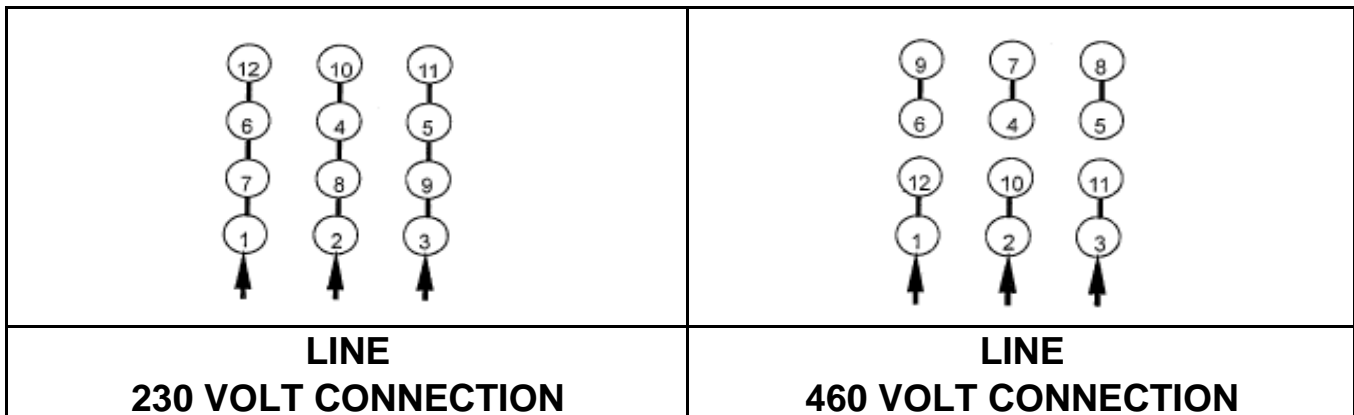

DATE:
June 14, 2012

CONNECTION DIAGRAM

DTP7/54

SCHEMATIC - Δ / Y CONNECTION

ACROSS THE LINE CONNECTION

WYE START-DELTA RUN CONNECTION